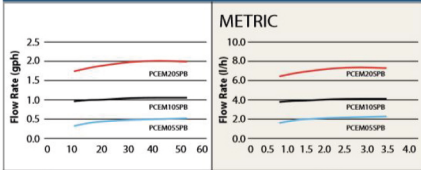

Online Emitter Performance

Model: PCEM20SPB
Flow Rate: 2gph (7.6 l/h)

Model: PCEM10SPB
Flow Rate: 1gph (3.8 l/h)

Model: PCEM05SPB
Flow Rate: 0.5gph (1.9 l/h)